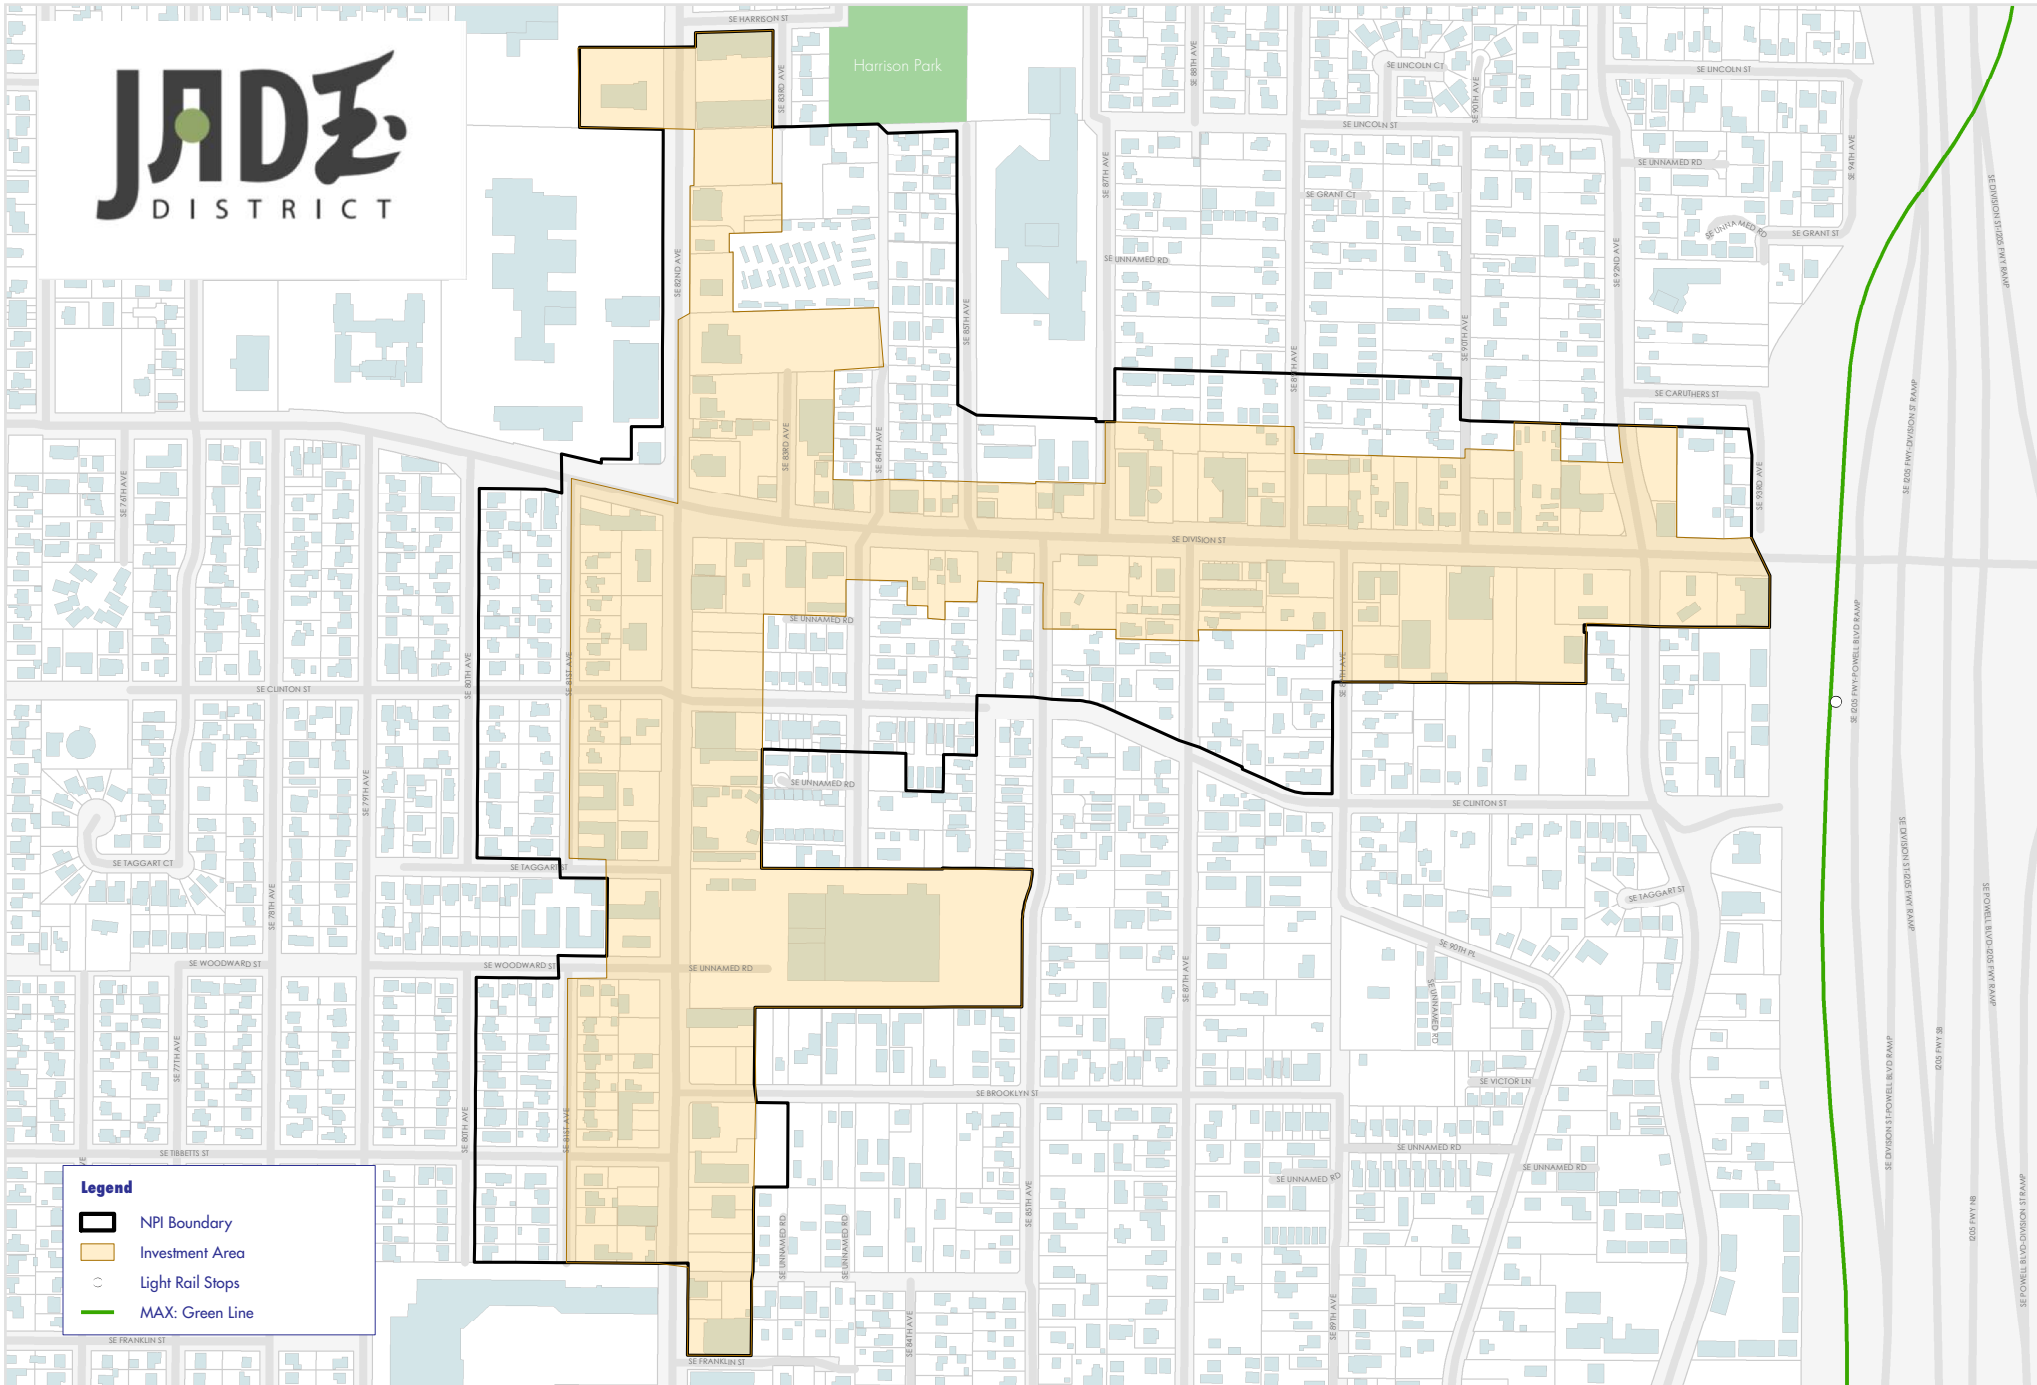

JADE DISTRICT

Legend

- NPI Boundary
- Investment Area
- Light Rail Stops
- MAX: Green Line